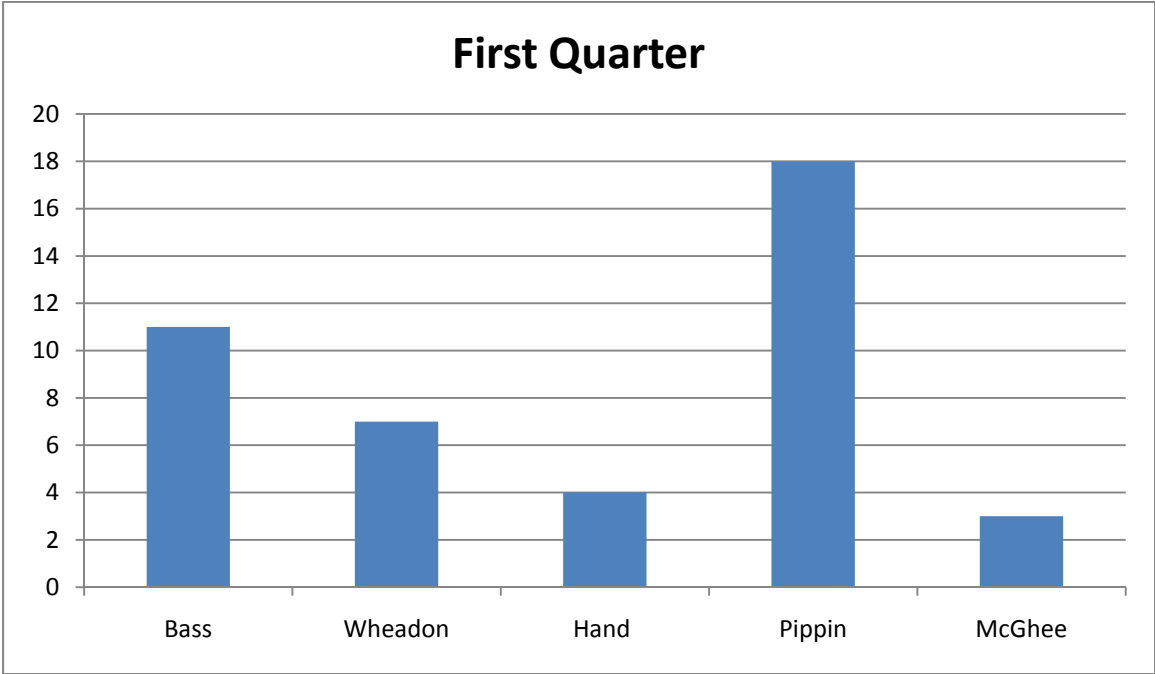

Congratulations to Dr. Pippin on earning the 141 SOW Attendance Plaque for the 1st Quarter. The Rev. Dogba Bass received Honorable Mention.

Average Attendance for 141 SOW (Sermons of Wesley)

Note: Reports not submitted by two pastors