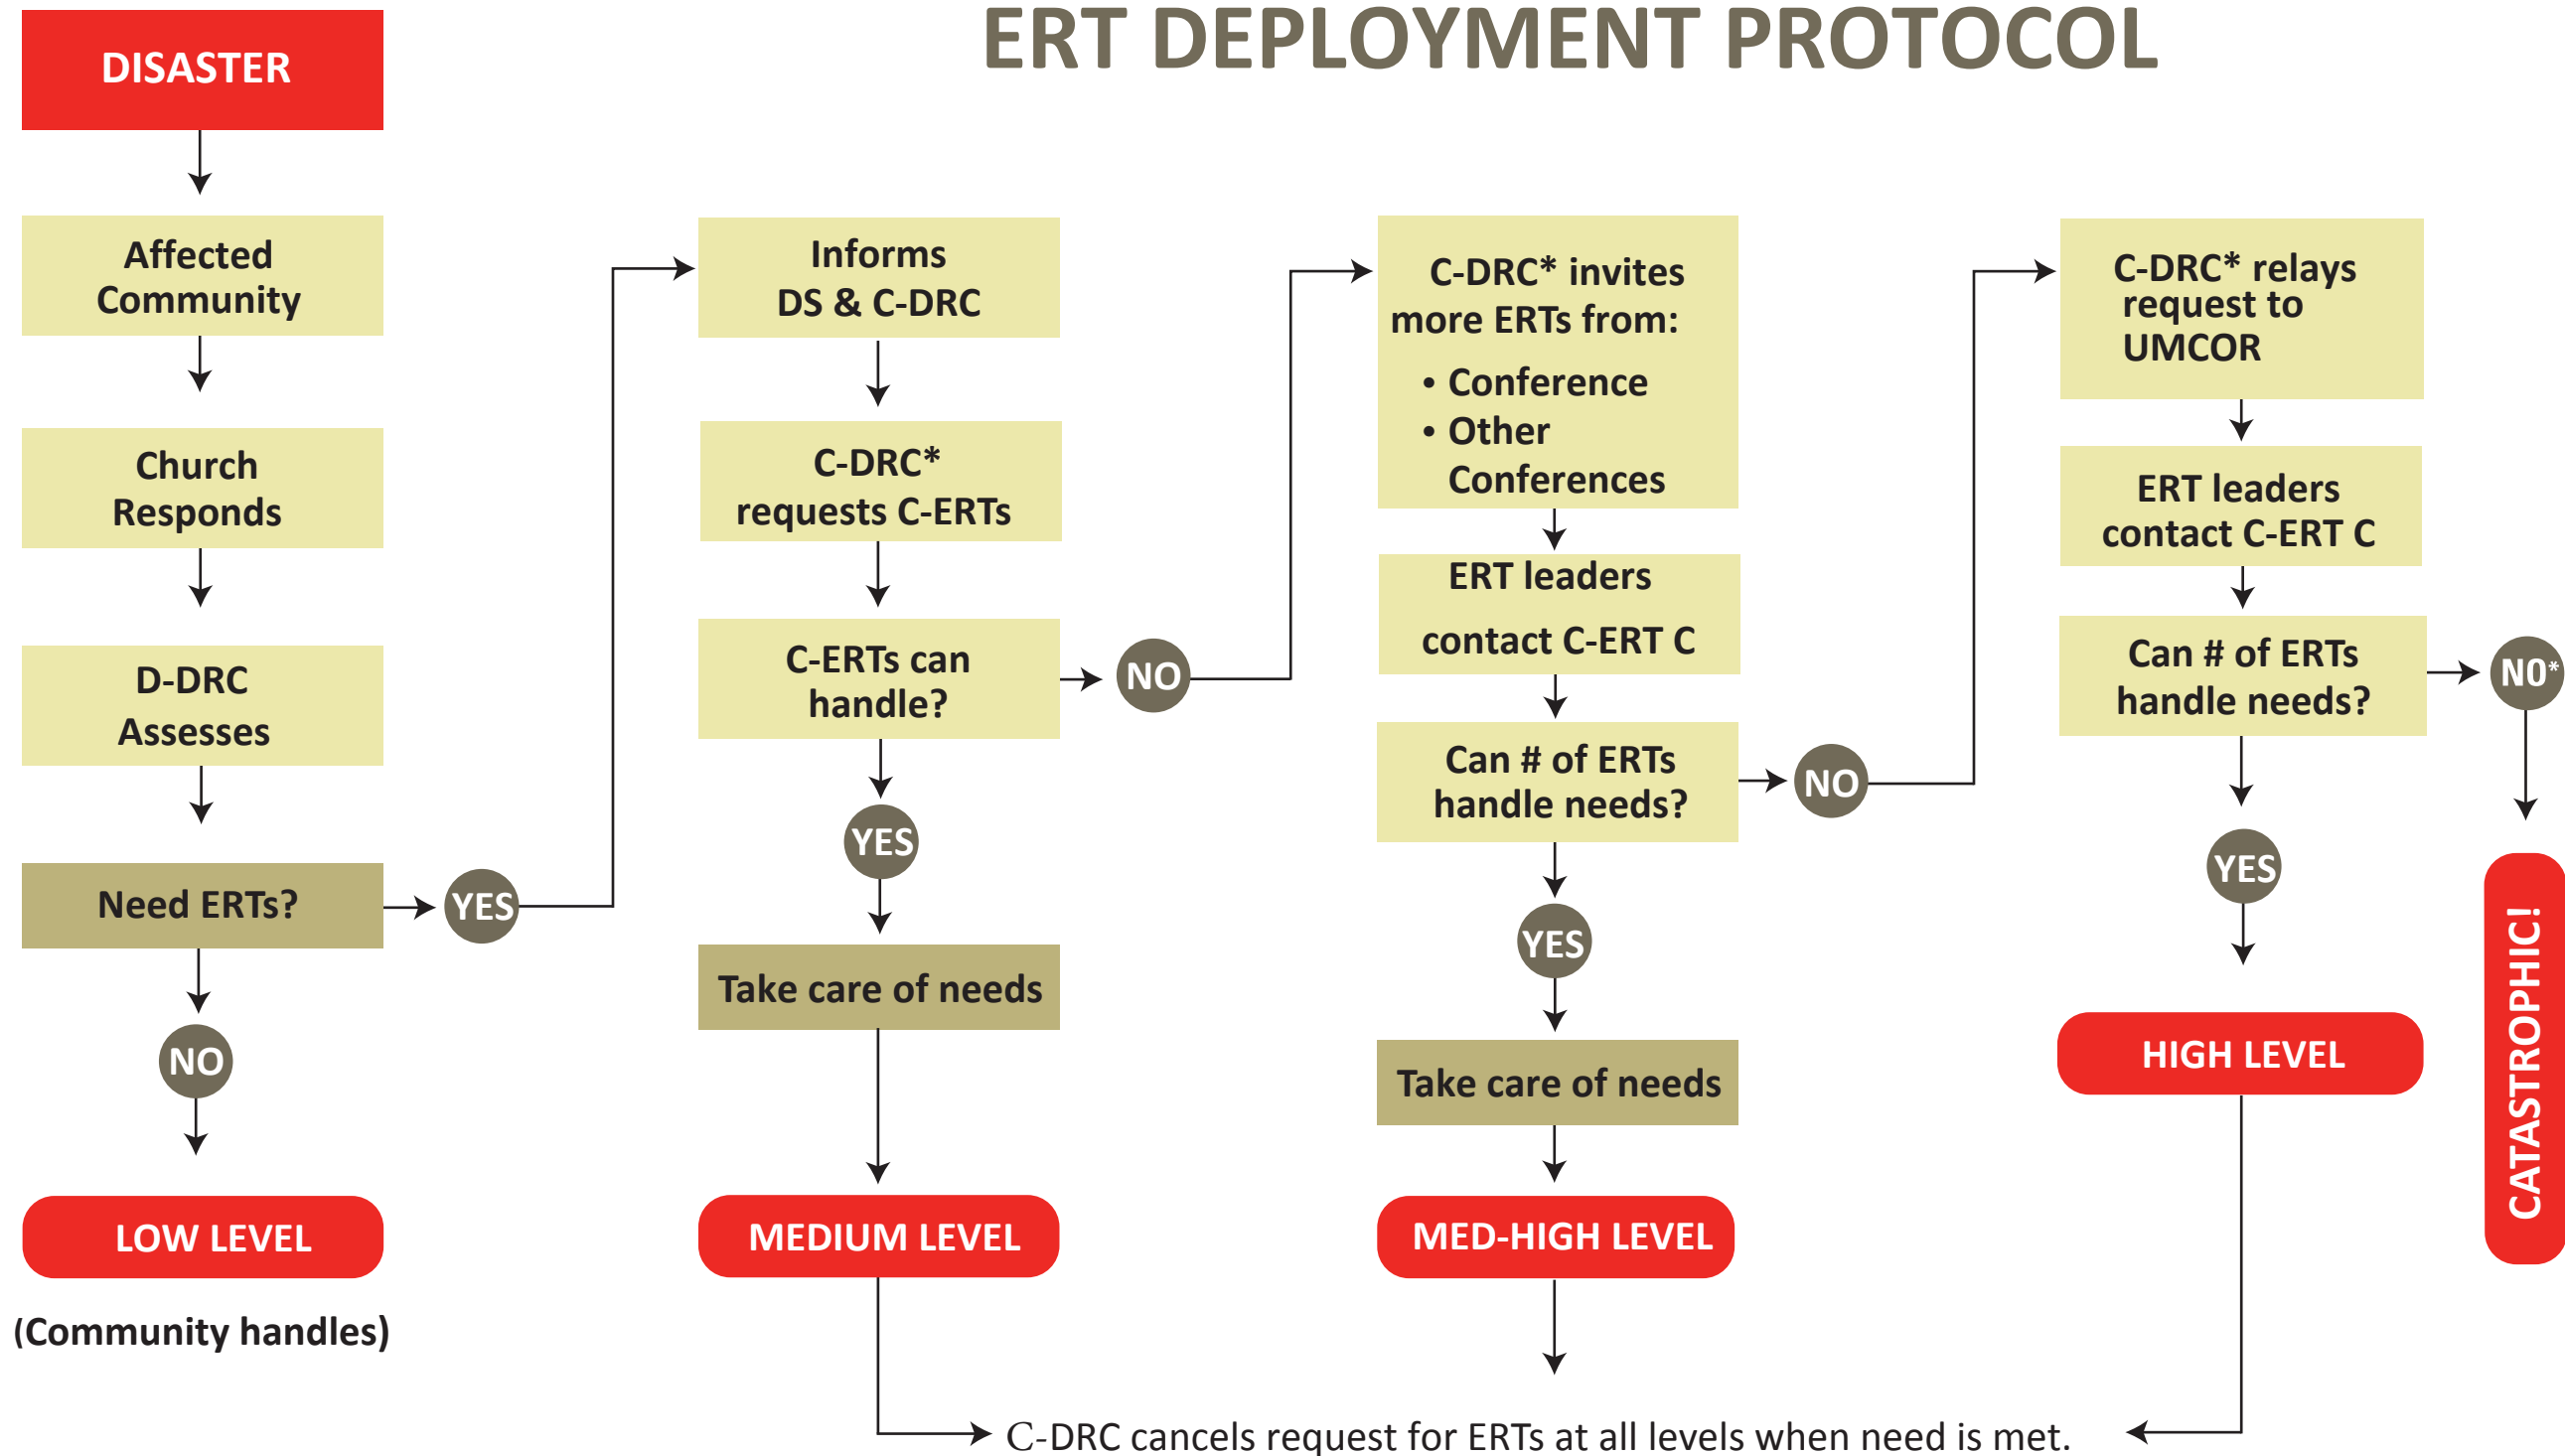

# ERT DEPLOYMENT PROTOCOL

ERT = Early Response Team  
 C-DRC = Conference Disaster Response Coordinator  
 D-DRC = District Disaster Response Coordinator  
 DS = District Superintendent  
 C-ERT C = Conference Early Response Team Coordinator

\*C-DRC notifies UMCOR for situational awareness.